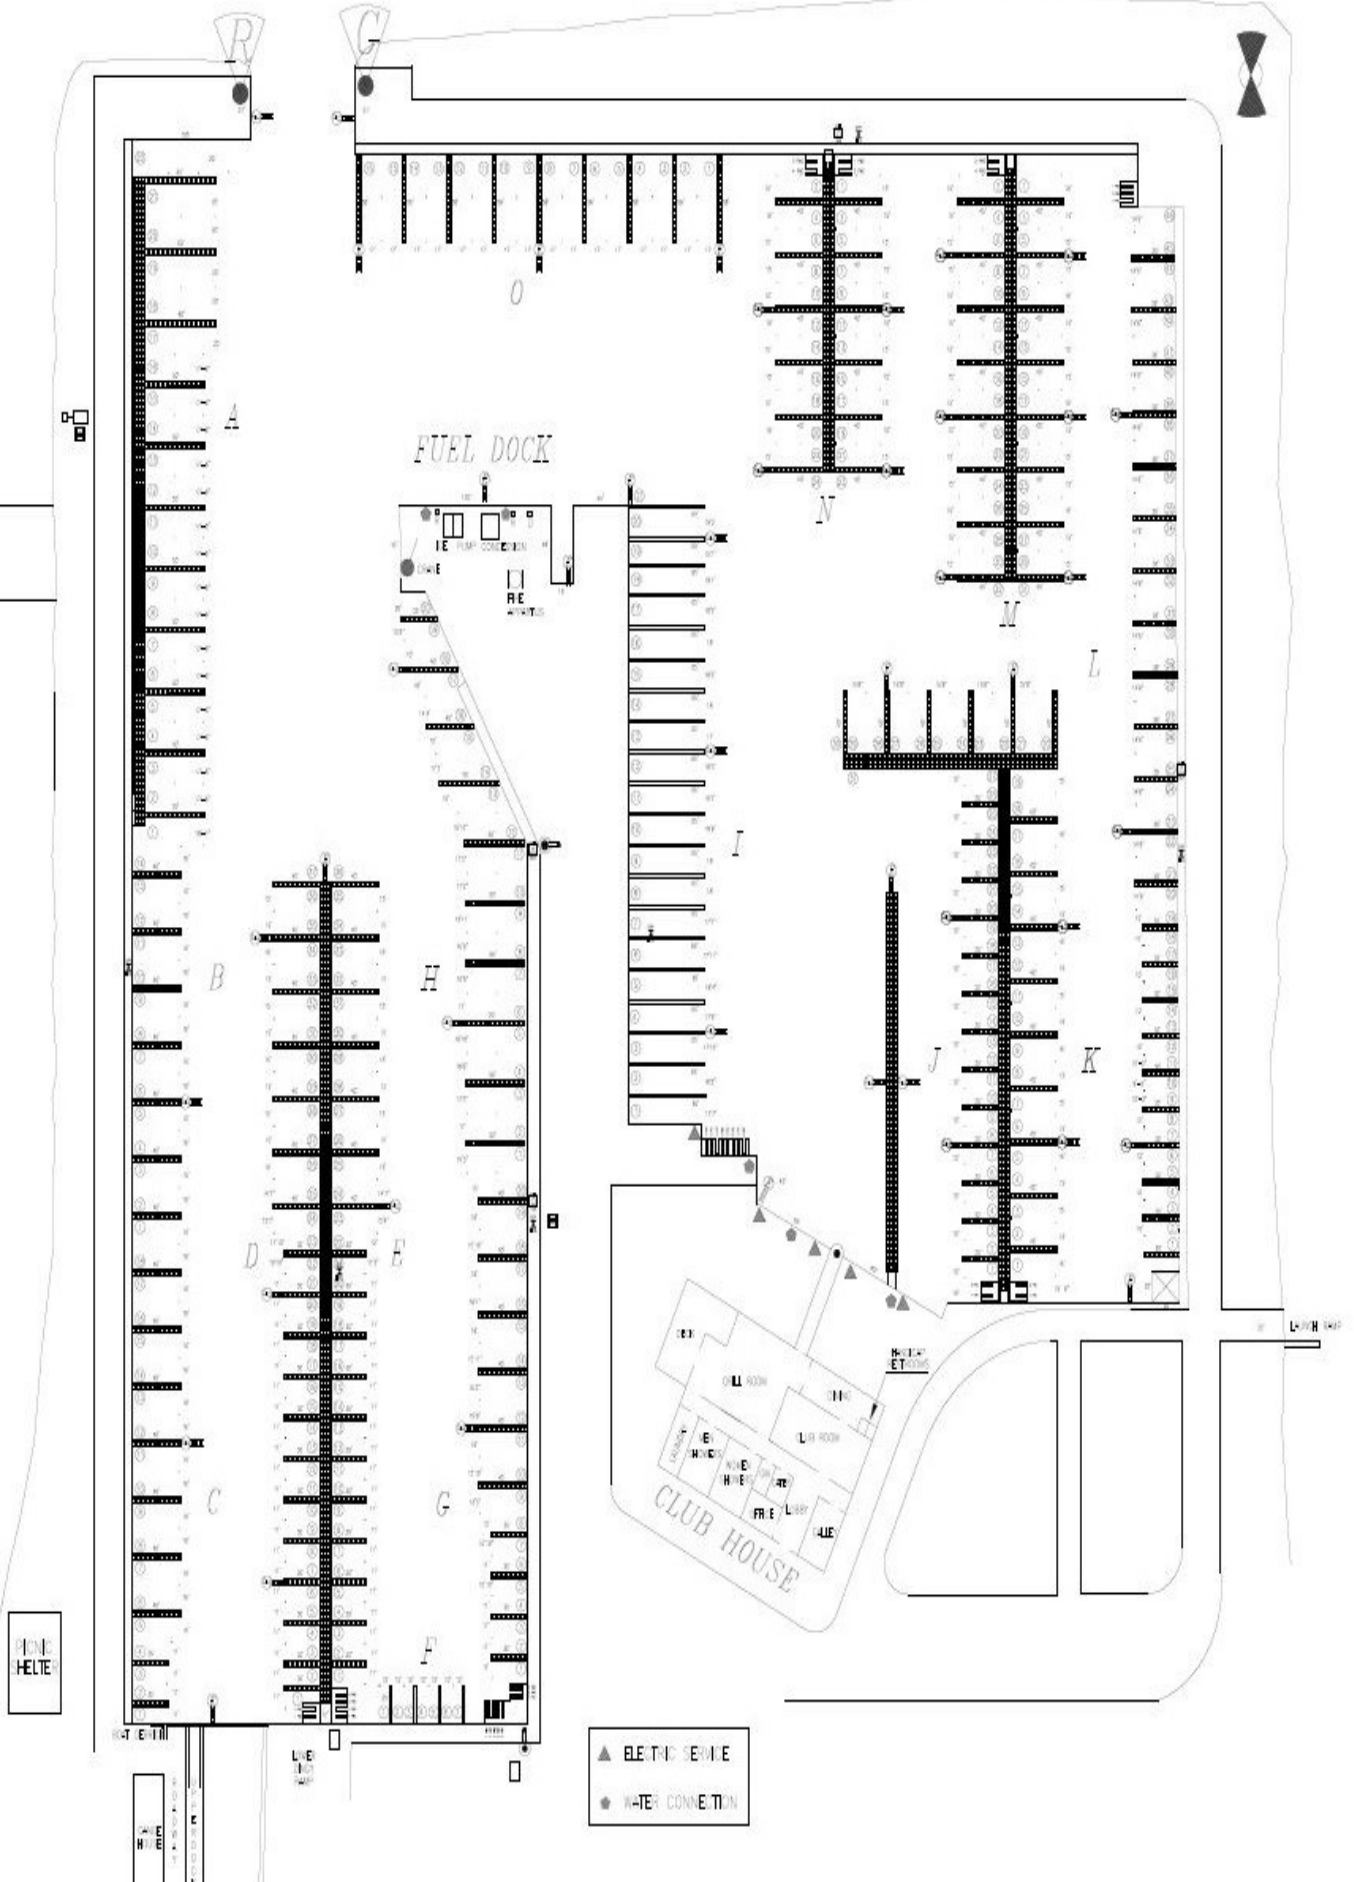

Erie Yacht Club Basin

JUNIOR SAILING

- ▲ ELECTRIC SERVICE
- ◆ WATER CONNECTION